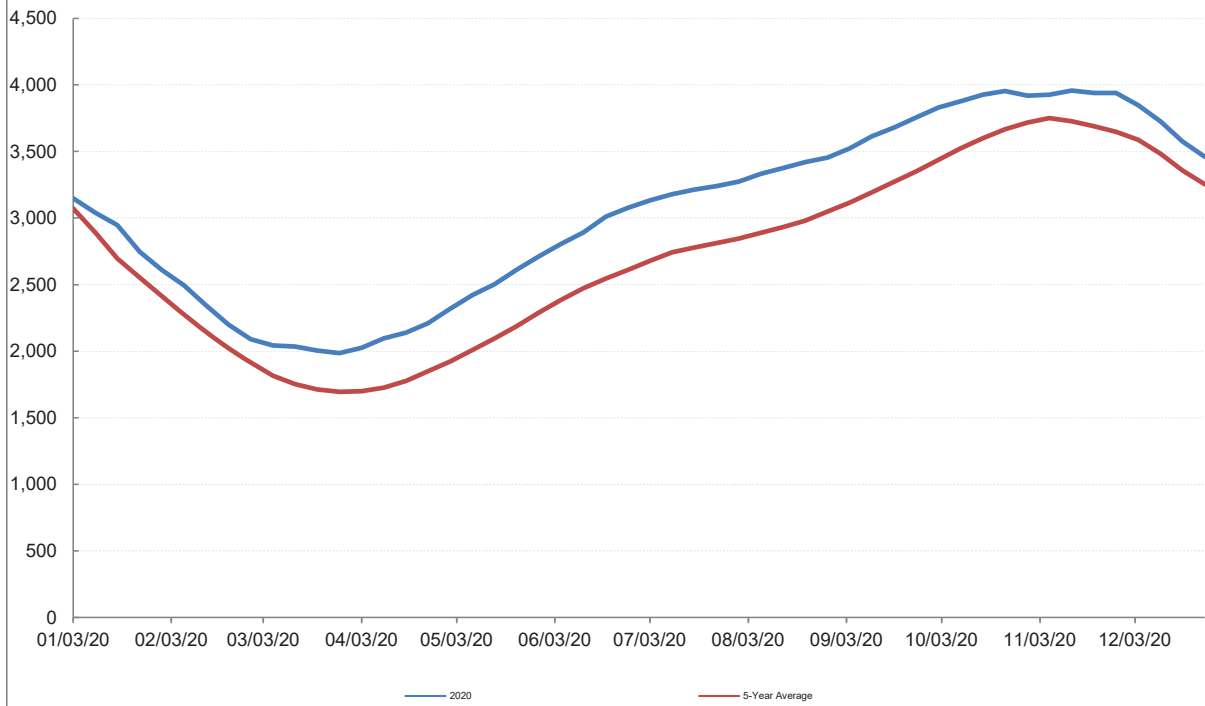

UNDERGROUND STORAGE

Chart 4-2  
**Total Working Gas in Storage**  
Comparison of 2020 to Prior 5-Year Average

Source: U.S. Department of Energy, Energy Information Administration, *Weekly Natural Gas Storage Report*.